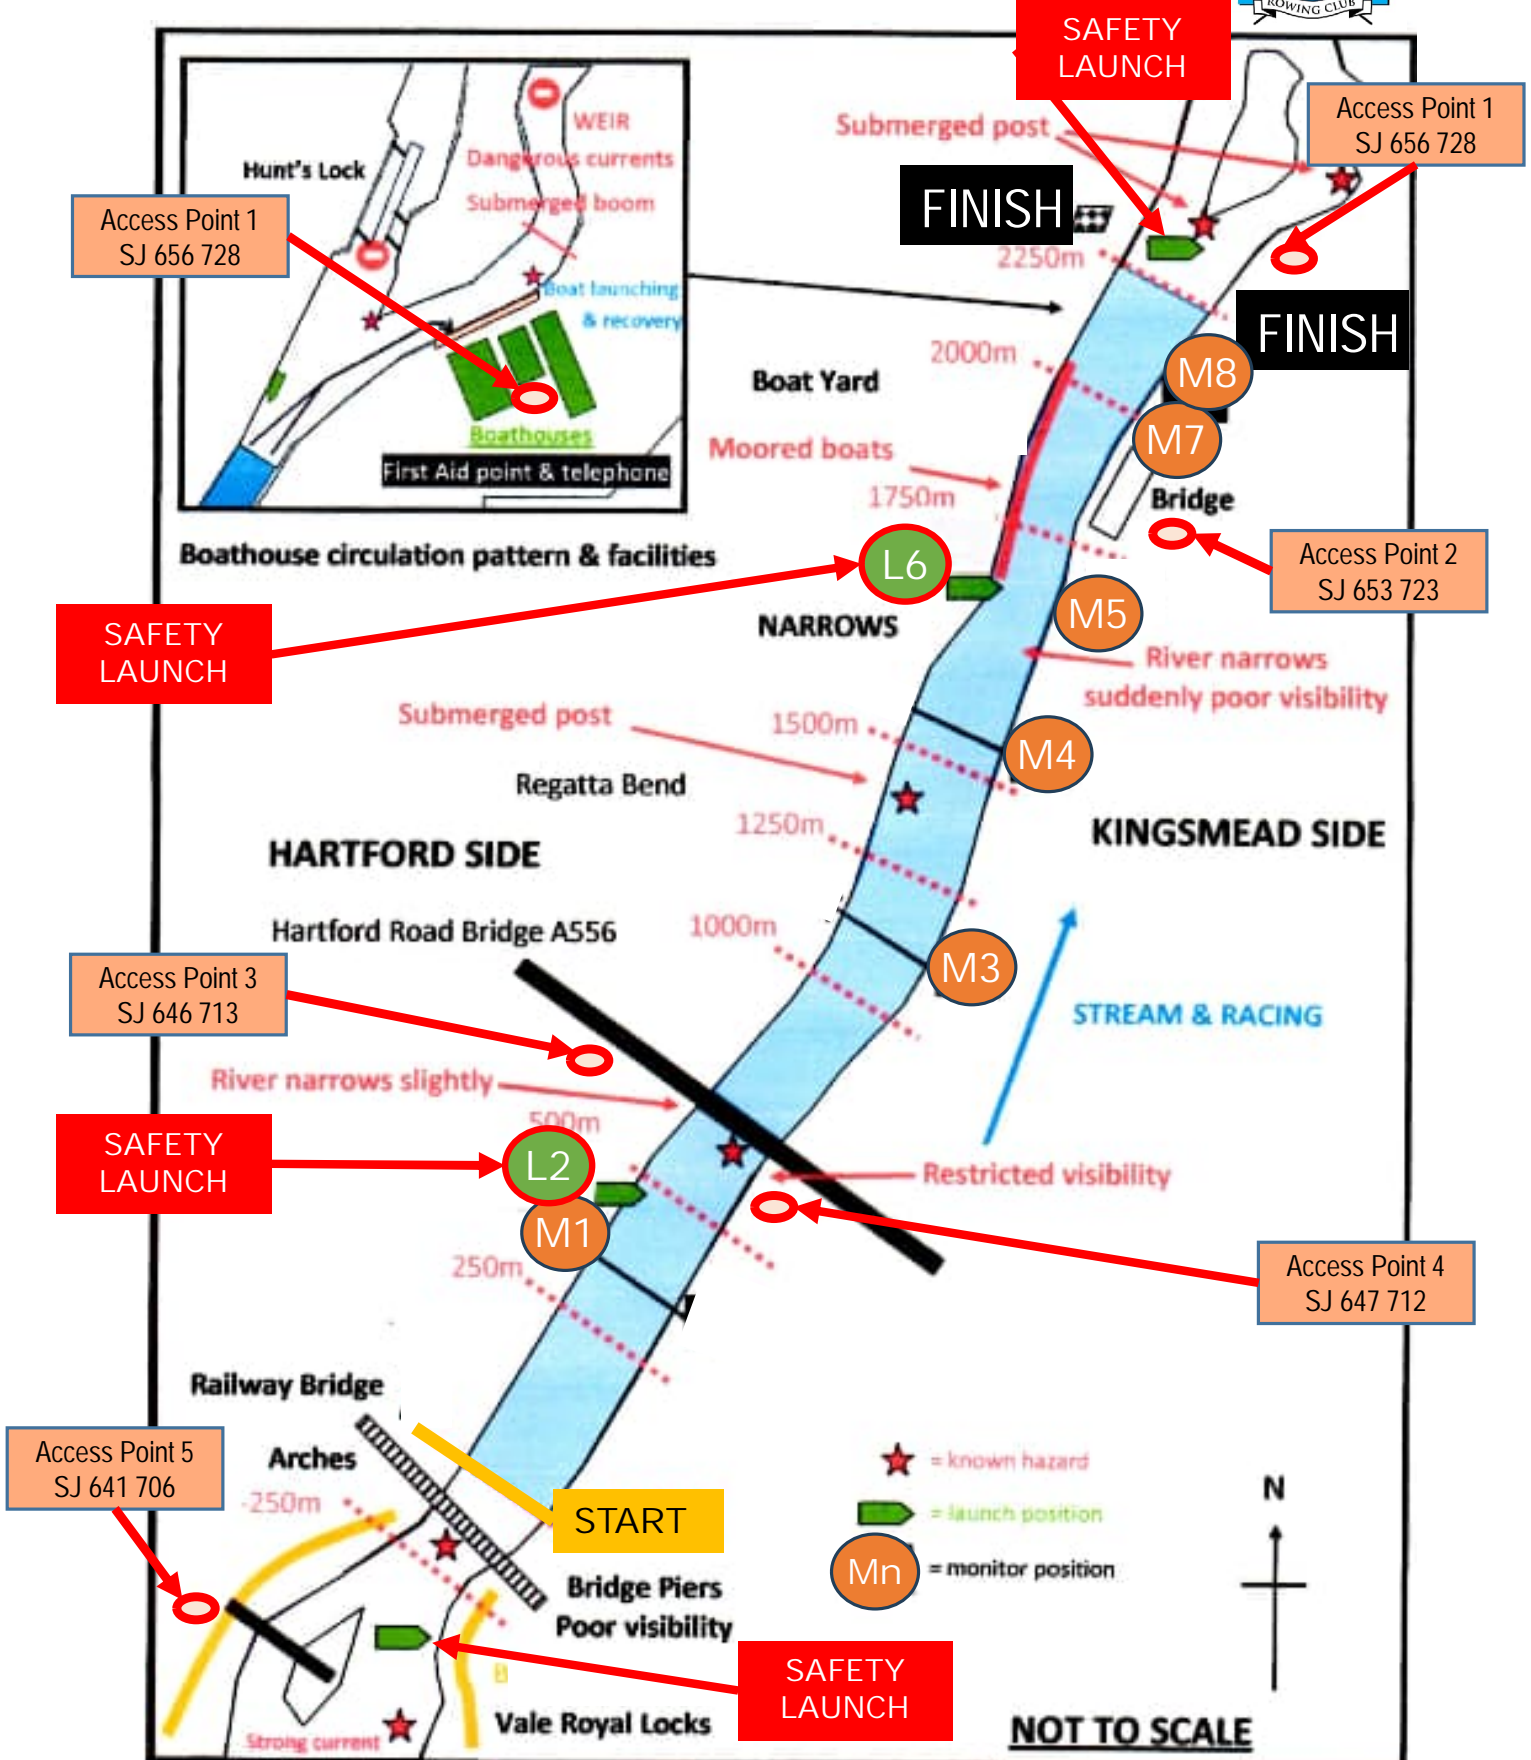

Head Race Course - Northwich

- Access point 1 - SJ 656 728
- Access point 2 - SJ 653 723
- Access point 3 - SJ 646 713
- Access point 4 - SJ 647 712
- Access Point 5 - SJ 641 706

Northwich Rowing Club, The Crescent, Northwich CW9 8AE
 The Fisherman's Car Park, off Bickley Close (Kingsmead) Northwich, CW9 8TJ
 The Fisherman's Car Park at the West Side (Hartford Side) of Hartford Blue Bridge on the A556 Westbound
 The East Side (Davenham Side) of Hartford Blue Bridge on the A556 Westbound
 The Fisherman's Car Park at the Railway Viaduct accessed along Vale Royal Drive, the first road immediately left after Hartford Blue Bridge on the A556 Westbound